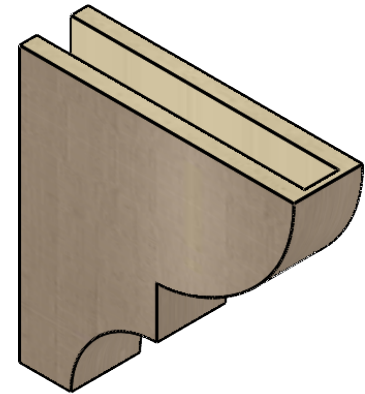

ITEM NUMBER: CORU04X16X16RIDRCPR

4"W X 16"D X 16"H SERIES 1 THIN RIDGEWOOD ROUGH CEDAR TIMBERTHANE
FAUX WOOD CORBEL, PRIMED

SIDE PROFILE

FRONT PROFILE

ISOMETRIC

EKENA MILLWORK
2300 WEST MAIN ST.
CLARKSVILLE, TX 75426
TOLL FREE: 866-607-0453
WWW.EKENAMILLWORK.COM

NOTES

1. INSTALLATION TO BE COMPLETED IN ACCORDANCE WITH MANUFACTURER'S SPECIFICATIONS.
2. DRAWING MAY NOT BE TO SCALE
3. THIS DRAWING IS INTENDED FOR DESIGN AND PLANNING PURPOSES ONLY.
4. ALL INFORMATION CONTAINED HEREIN WAS CURRENT AT THE TIME OF DEVELOPMENT BUT MUST BE REVIEWED AND APPROVED BY THE PRODUCT MANUFACTURER TO BE CONSIDERED ACCURATE.
5. TIMBERTHANE ARCHITECTURAL PRODUCTS ARE MADE FROM HIGH DENSITY URETHANE AND COME FACTORY PRIMED