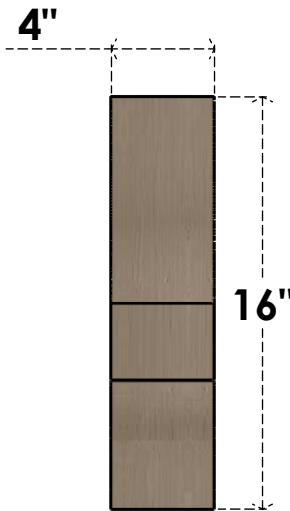

ITEM NUMBER: CORU04X16X16RIDRCPR

4"W X 16"D X 16"H SERIES 1 THIN RIDGEWOOD ROUGH CEDAR TIMBERTHANE
FAUX WOOD CORBEL, PRIMED

SIDE PROFILE

FRONT PROFILE

ISOMETRIC

EKENA MILLWORK
2300 WEST MAIN ST.
CLARKSVILLE, TX 75426
TOLL FREE: 866-607-0453
WWW.EKENAMILLWORK.COM

NOTES

1. INSTALLATION TO BE COMPLETED IN ACCORDANCE WITH MANUFACTURER'S SPECIFICATIONS.
2. DRAWING MAY NOT BE TO SCALE
3. THIS DRAWING IS INTENDED FOR DESIGN AND PLANNING PURPOSES ONLY.
4. ALL INFORMATION CONTAINED HEREIN WAS CURRENT AT THE TIME OF DEVELOPMENT BUT MUST BE REVIEWED AND APPROVED BY THE PRODUCT MANUFACTURER TO BE CONSIDERED ACCURATE.
5. TIMBERTHANE ARCHITECTURAL PRODUCTS ARE MADE FROM HIGH DENSITY URETHANE AND COME FACTORY PRIMED