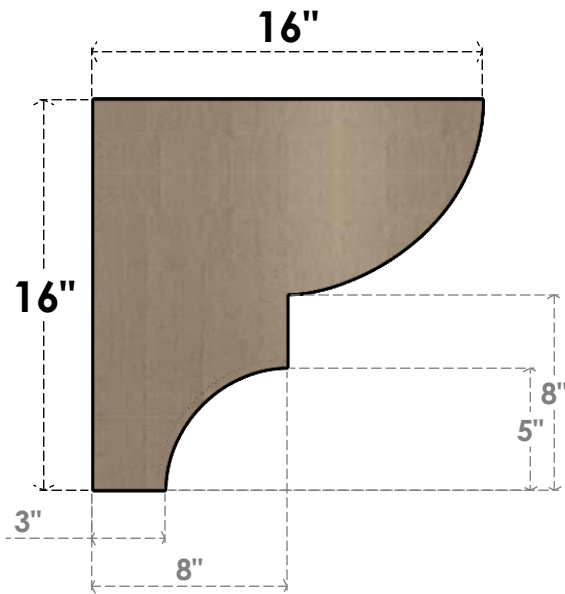

ITEM NUMBER: CORU04X16X16RIDRCPR

4"W X 16"D X 16"H SERIES 1 THIN RIDGEWOOD ROUGH CEDAR TIMBERTHANE
FAUX WOOD CORBEL, PRIMED

SIDE PROFILE

FRONT PROFILE

ISOMETRIC

EKENA MILLWORK
2300 WEST MAIN ST.
CLARKSVILLE, TX 75426
TOLL FREE: 866-607-0453
WWW.EKENAMILLWORK.COM

NOTES

1. INSTALLATION TO BE COMPLETED IN ACCORDANCE WITH MANUFACTURER'S SPECIFICATIONS.
2. DRAWING MAY NOT BE TO SCALE
3. THIS DRAWING IS INTENDED FOR DESIGN AND PLANNING PURPOSES ONLY.
4. ALL INFORMATION CONTAINED HEREIN WAS CURRENT AT THE TIME OF DEVELOPMENT BUT MUST BE REVIEWED AND APPROVED BY THE PRODUCT MANUFACTURER TO BE CONSIDERED ACCURATE.
5. TIMBERTHANE ARCHITECTURAL PRODUCTS ARE MADE FROM HIGH DENSITY URETHANE AND COME FACTORY PRIMED